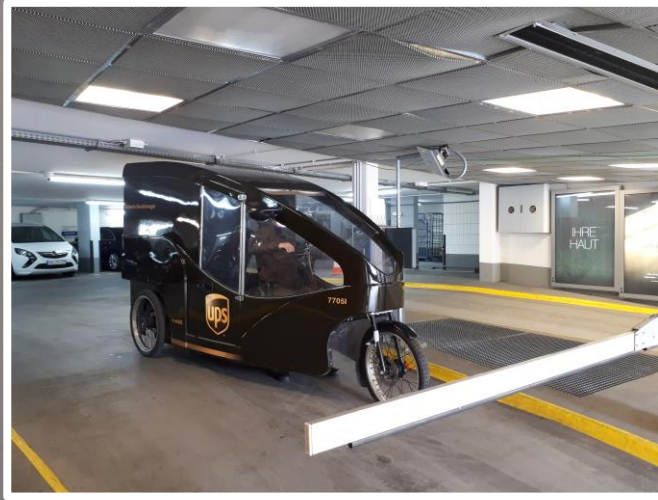

Car & Ride  
Sharing

Car & Ride  
Sharing

← Parken

Vending  
Machines

TRYSGROUP

Tutti  
i giorni  
12,00 - 16,00  
19,00 - 23,00

**JUKEBOX**  
CAFÉ  
Via Mentana 3/b  
Bologna  
Tel. 051.273832  
www.jukeboxcafe.it