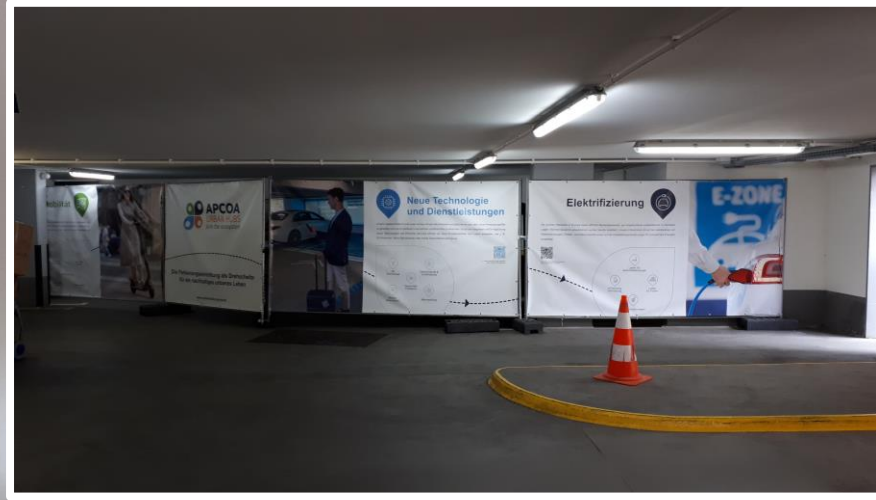

Car & Ride  
Sharing

Car & Ride  
Sharing

← Parken

Vending  
Machines

TRYSGROUP

Tutti  
i giorni  
12,00 - 16,00  
19,00 - 23,00

**JUKEBOX**  
CAFÉ  
Via Mentana 3/b  
Bologna  
Tel. 051.273832  
www.jukeboxcafe.it