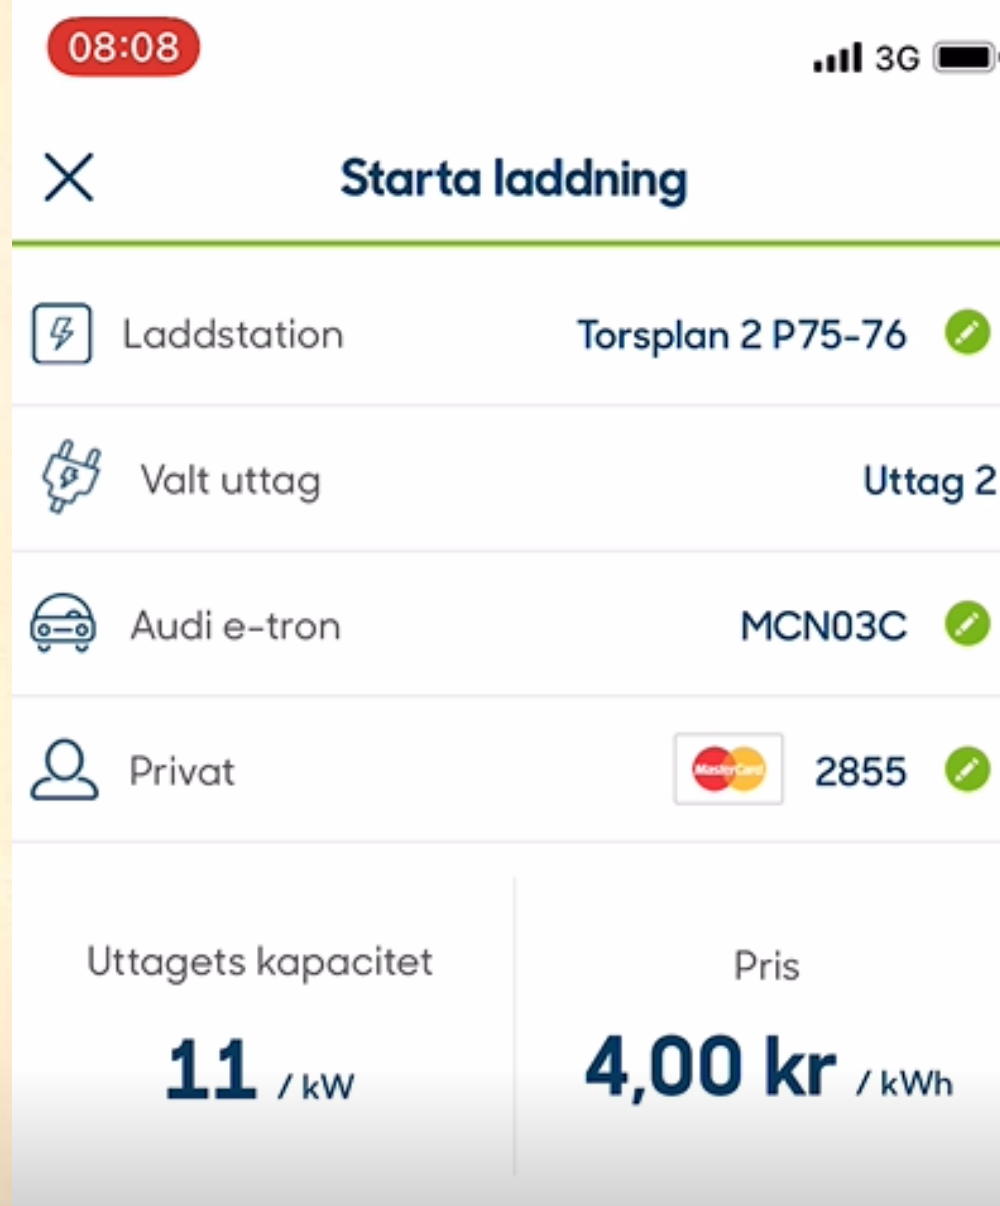

Mobile Health

**Locker Boards**

Distributed  
manu-  
facturing

FAIR  
MEDIASHUTTLE®

**RYDS**  
BILGLAS

Automated  
Valet Parking

Community &  
Entertainment

 STUTTGART  
AIRPORT

Locker  
Boards

The Amazon Locker logo, featuring the word "amazon" in black with a curved arrow underneath, and the word "locker" in a smaller font to the right, all on a yellow rectangular background.