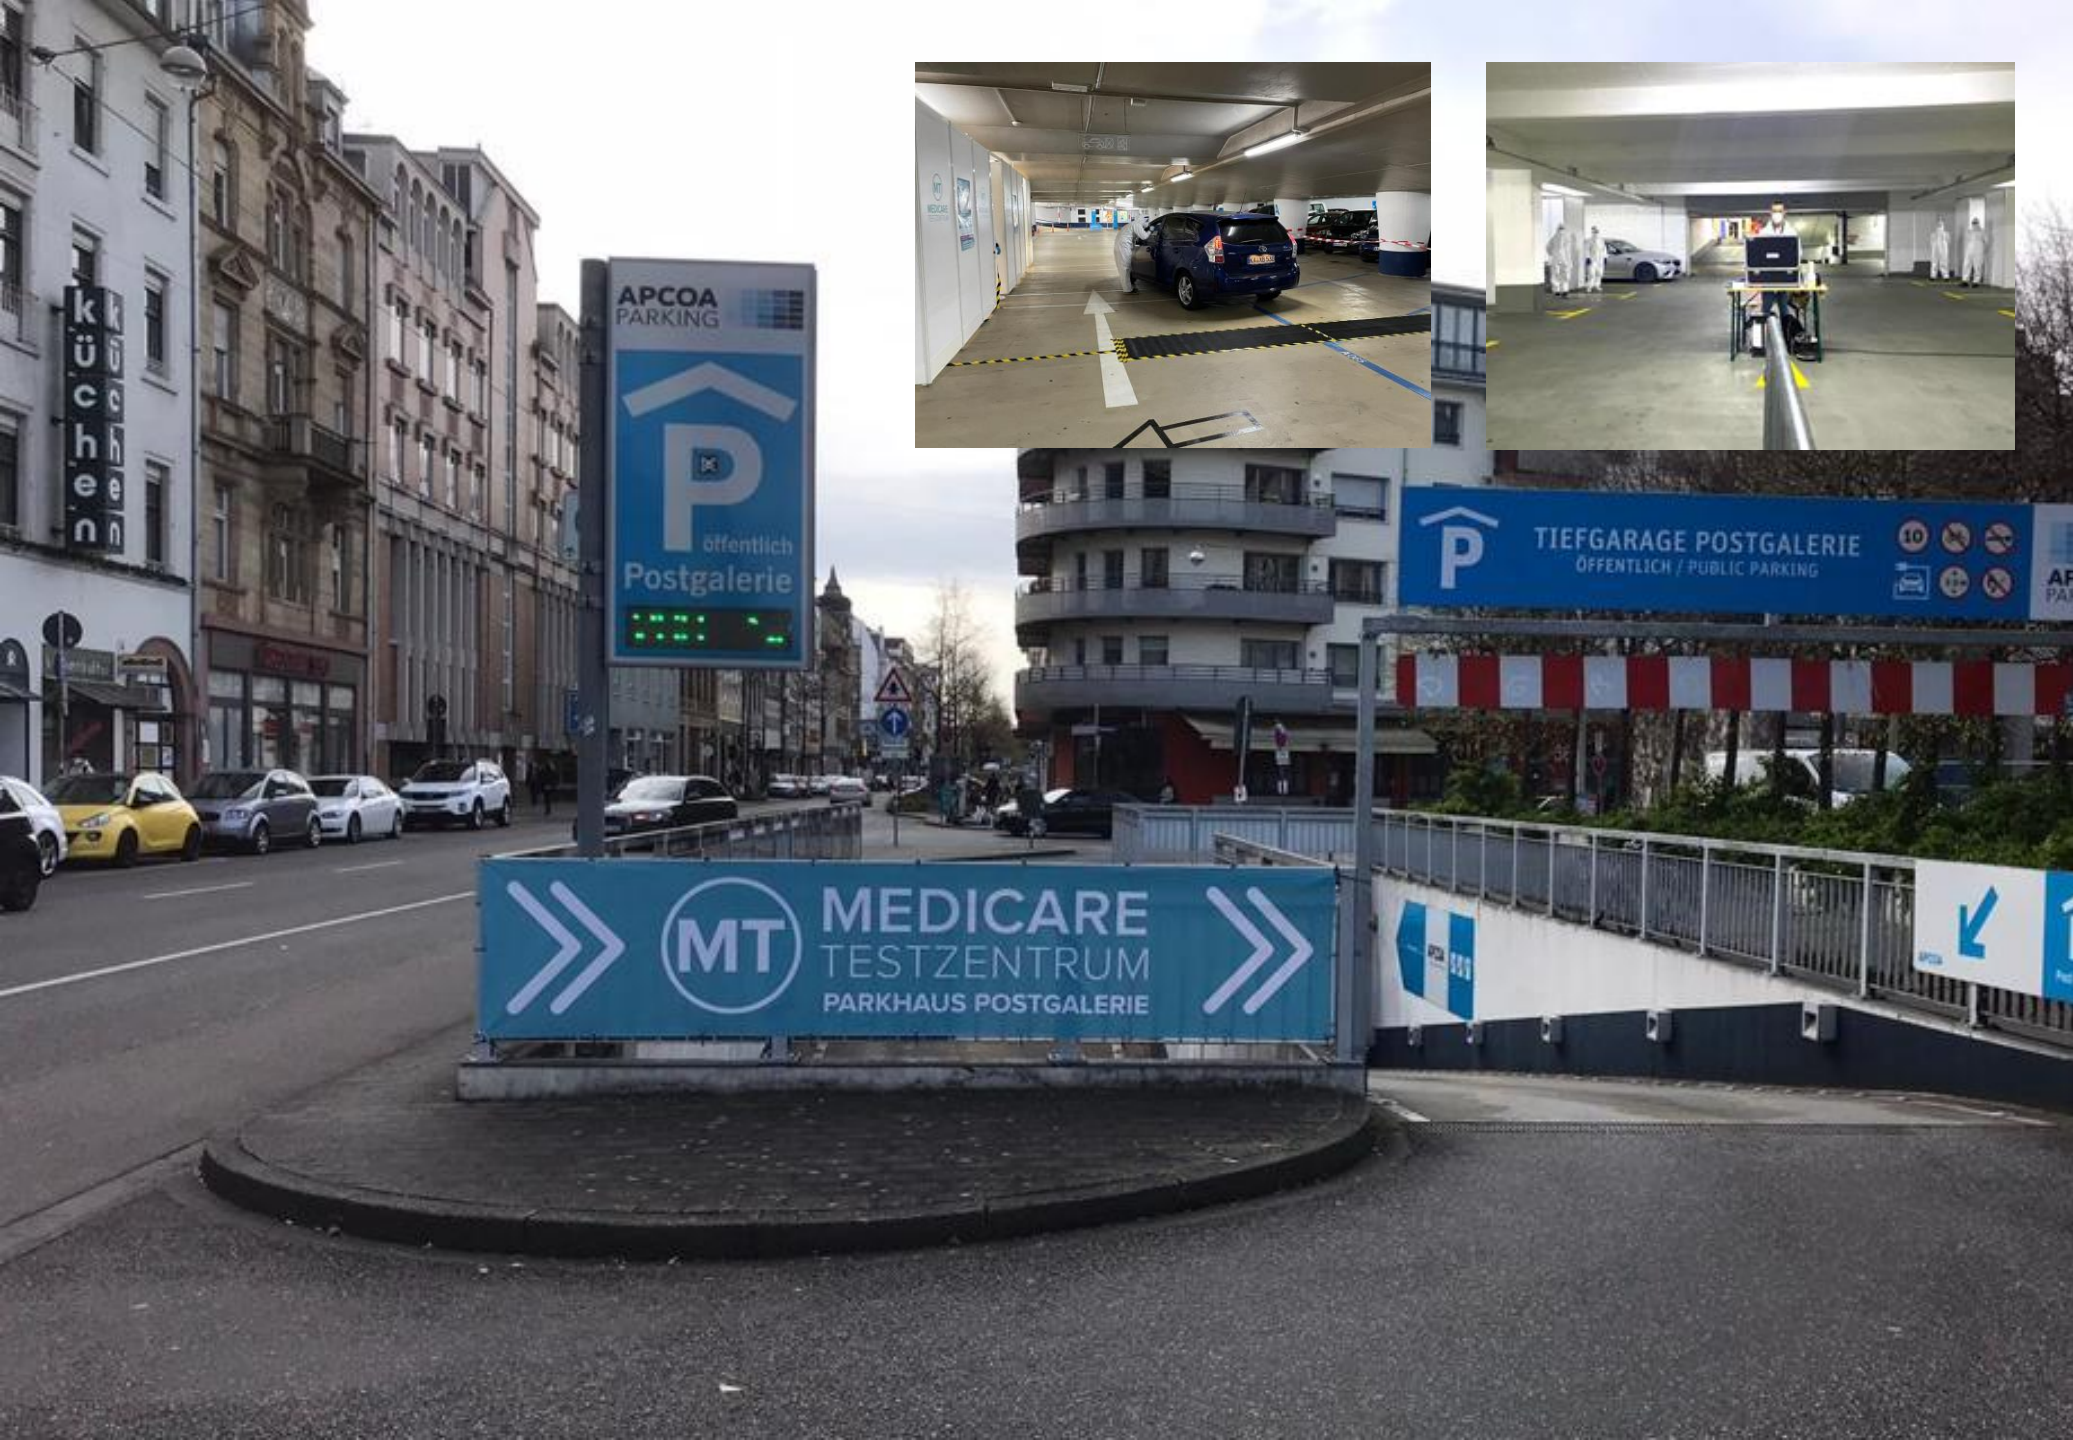

**APCOA**  
PARKING

PARCHEGGIO PER RICARICA  
VEICOLI ELETTRICI

**TheF**  
charging

- POTENZA MASSIMA 22KW
- PER UTILIZZARE IL PUNTO DI RICARICA VISITA:  
[WWW.THEFCHARGING.COM](http://WWW.THEFCHARGING.COM)
- MAX CHARGE POWER 22KW
- TO CHARGE YOUR EV, PLEASE  
VISIT: [WWW.THEFCHARGING.COM](http://WWW.THEFCHARGING.COM)

Mobile Health

**Locker Boards**

Distributed  
manu-  
facturing

FAIR  
MEDIASHUTTLE®

**RYDS**  
BILGLAS

Automated  
Valet Parking

Community &  
Entertainment

 STUTTGART  
AIRPORT